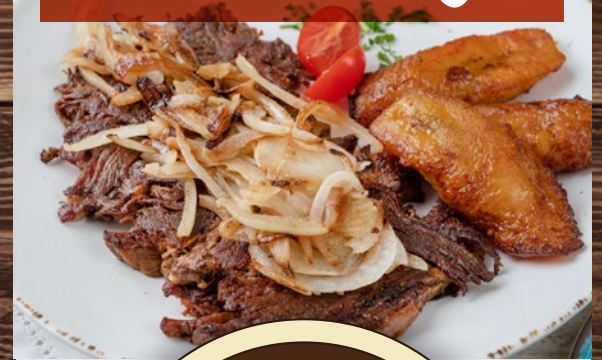

Catering

Señor Cafe Catering

954.924.1666

— ALL CATERING IS TO GO —

**CALL OUR DEDICATED
CATERING DEPARTMENT**

CUSTOMIZING TO YOUR
SPECIFIC NEEDS
AND FLAVOR PREFERENCES.

1520 S Federal Hwy,
Hollywood, FL 33020

www.senorcafesite.com/catering

@senor_cafe_